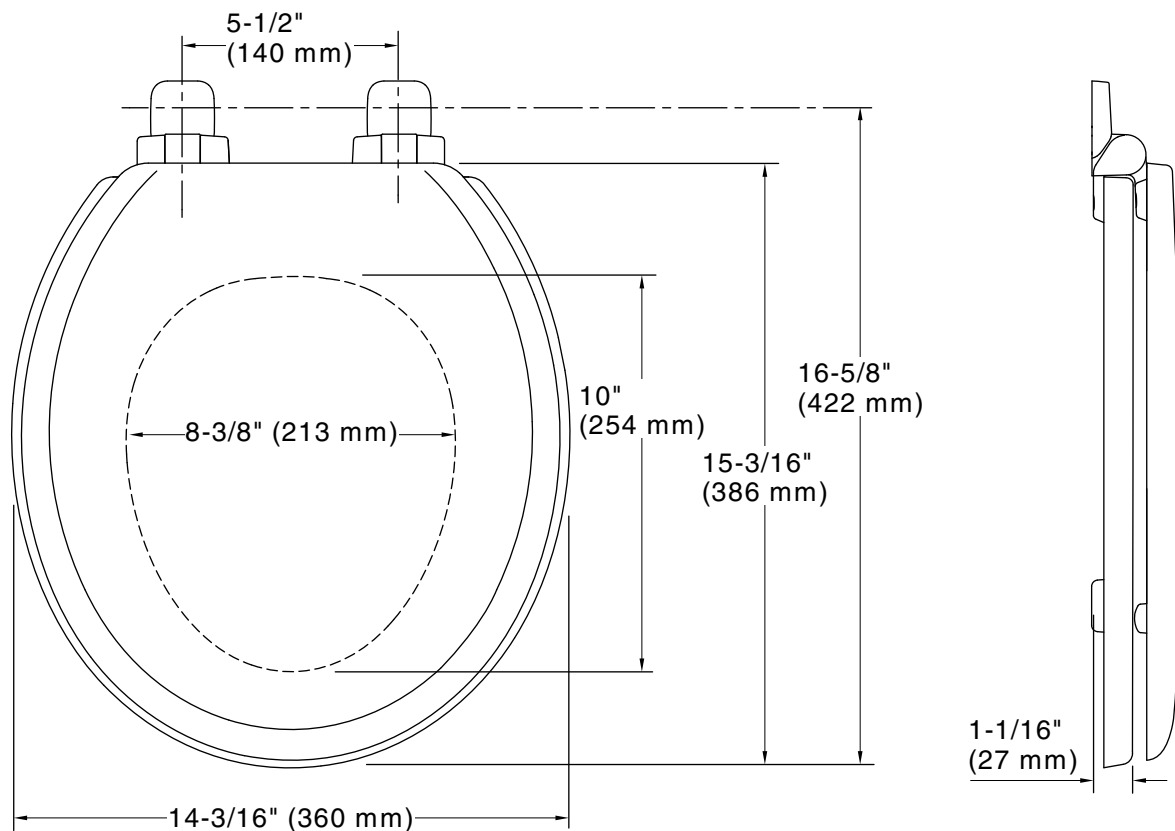

### Technical Information

All product dimensions are nominal.

Seat shape type: Round-front  
Seat front type: Closed-front  
Seat-mounting holes: 5-1/2" (140 mm)